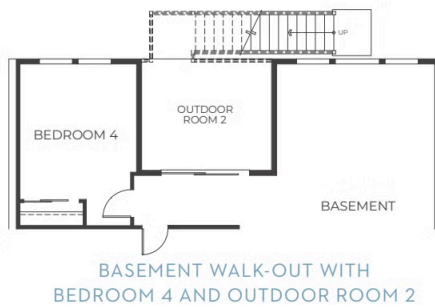

Plan 2

FESTIVAL AT RAINDANCE

FESTIVAL PLAN 2 FLOOR PLAN

FESTIVAL • 50' LOTS
2,230 – 3,504 Sq. Ft. • 3 – 5 Bedrooms • 2.5 – 4.5 Baths

RESIDENCE 2