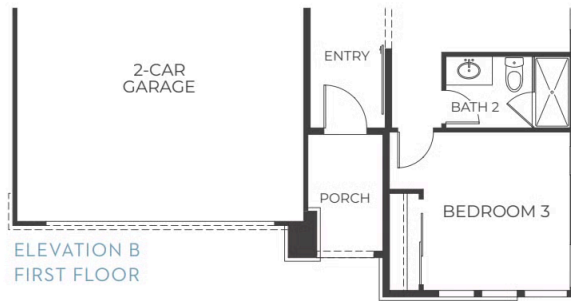

Plan 2

FESTIVAL AT RAINDANCE

PRICE
\$699,000

FEATURES

-  3 Bedrooms
-  2.5 Bathrooms
-  2,230 Sq. Ft.
-  2 Car Garage

Plan 2 at Festival at RainDance by Trumark Homes is a contemporary single-story home offering 2,230 Sq. Ft. of living space with three bedrooms and two and a half baths. The home features an inviting porch with secondary bedrooms and office just through the entrance hall. Beyond is the gourmet kitchen featuring a spacious walk-in pantry and a center preparation island. This island includes dual sinks and overlooks the dining and great rooms, complete with an optional gas fireplace. The kitchen includes 42" deluxe cabinetry, granite countertops with tile backsplash, stainless steel appliance package with 5-burner gas cooktop, convection oven, built-in microwave, and dishwasher.

Plan 2

FESTIVAL AT RAINDANCE

FESTIVAL PLAN 2 FLOOR PLAN

FESTIVAL • 50' LOTS

2,230 – 3,504 Sq. Ft. • 3 – 5 Bedrooms • 2.5 – 4.5 Baths

RESIDENCE 2

ELEVATION A – MODERN FARMHOUSE

ELEVATION B – MODERN PRAIRIE

ELEVATION C – MODERN MOUNTAIN

Plan 2

FESTIVAL AT RAINDANCE

FESTIVAL PLAN 2 FLOOR PLAN

FESTIVAL • 50' LOTS

2,230 – 3,504 Sq. Ft. • 3 – 5 Bedrooms • 2.5 – 4.5 Baths

RESIDENCE 2

Plan 2

FESTIVAL AT RAINDANCE

FESTIVAL PLAN 2 FLOOR PLAN

FESTIVAL • 50' LOTS
2,230 – 3,504 Sq. Ft. • 3 – 5 Bedrooms • 2.5 – 4.5 Baths

RESIDENCE 2