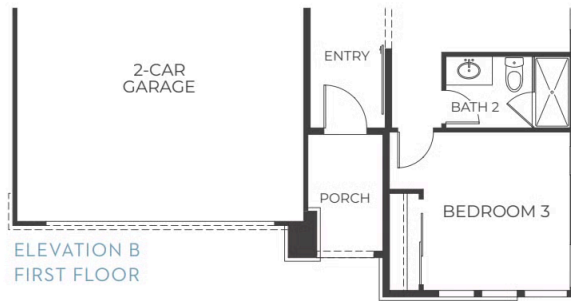

Plan 2

FESTIVAL AT RAINDANCE

PRICE
\$699,000

FEATURES

-  3 Bedrooms
-  2.5 Bathrooms
-  2,230 Sq. Ft.
-  2 Car Garage

Plan 2 at Festival at RainDance by Trumark Homes is a contemporary single-story home offering 2,230 Sq. Ft. of living space with three bedrooms and two and a half baths. The home features an inviting porch with secondary bedrooms and office just through the entrance hall. Beyond is the gourmet kitchen featuring a spacious walk-in pantry and a center preparation island. This island includes dual sinks and overlooks the dining and great rooms, complete with an optional gas fireplace. The kitchen includes 42" deluxe cabinetry, granite countertops with tile backsplash, stainless steel appliance package with 5-burner gas cooktop, convection oven, built-in microwave, and dishwasher.

Plan 2

FESTIVAL AT RAINDANCE

FESTIVAL PLAN 2 FLOOR PLAN

FESTIVAL • 50' LOTS

2,230 – 3,504 Sq. Ft. • 3 – 5 Bedrooms • 2.5 – 4.5 Baths

RESIDENCE 2

ELEVATION A – MODERN FARMHOUSE

ELEVATION B – MODERN PRAIRIE

ELEVATION C – MODERN MOUNTAIN

Plan 2

FESTIVAL AT RAINDANCE

FESTIVAL PLAN 2 FLOOR PLAN

FESTIVAL • 50' LOTS
2,230 – 3,504 Sq. Ft. • 3 – 5 Bedrooms • 2.5 – 4.5 Baths

RESIDENCE 2

Plan 2

FESTIVAL AT RAINDANCE

FESTIVAL PLAN 2 FLOOR PLAN

FESTIVAL • 50' LOTS

2,230 - 3,504 Sq. Ft. • 3 - 5 Bedrooms • 2.5 - 4.5 Baths

RESIDENCE 2