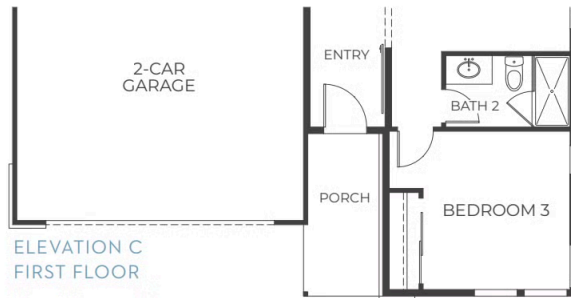

The optional finished basement features an additional secondary bedroom. Additional basement options are also available including an optional wet bar for easy entertaining, and walk out staircase leading to the covered outdoor room above. The home comes with LVP flooring in the entry and kitchen, luxurious carpet in bedrooms, deluxe primary shower tile with mosaic tile shower pan, spacious 10-foot ceilings on the main floor and 9' on the upper floor and basement, insulated steel garage door, tankless water heater and AC, and much more!

Plan 2

FESTIVAL AT RAINDANCE

FESTIVAL PLAN 2 FLOOR PLAN

FESTIVAL • 50' LOTS

2,230 – 3,504 Sq. Ft. • 3 – 5 Bedrooms • 2.5 – 4.5 Baths

RESIDENCE 2

ELEVATION A – MODERN FARMHOUSE

ELEVATION B – MODERN PRAIRIE

ELEVATION C – MODERN MOUNTAIN

Plan 2

FESTIVAL AT RAINDANCE

FESTIVAL PLAN 2 FLOOR PLAN

FESTIVAL • 50' LOTS

2,230 – 3,504 Sq. Ft. • 3 – 5 Bedrooms • 2.5 – 4.5 Baths

RESIDENCE 2

Plan 2

FESTIVAL AT RAINDANCE

FESTIVAL PLAN 2 FLOOR PLAN

FESTIVAL • 50' LOTS
2,230 – 3,504 Sq. Ft. • 3 – 5 Bedrooms • 2.5 – 4.5 Baths

RESIDENCE 2