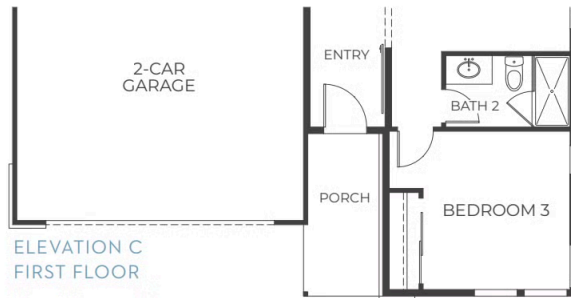

The optional finished basement features an additional secondary bedroom. Additional basement options are also available including an optional wet bar for easy entertaining, and walk out staircase leading to the covered outdoor room above. The home comes with LVP flooring in the entry and kitchen, luxurious carpet in bedrooms, deluxe primary shower tile with mosaic tile shower pan, spacious 10-foot ceilings on the main floor and 9' on the upper floor and basement, insulated steel garage door, tankless water heater and AC, and much more!

Plan 2

FESTIVAL AT RAINDANCE

FESTIVAL PLAN 2 FLOOR PLAN

FESTIVAL • 50' LOTS

2,230 – 3,504 Sq. Ft. • 3 – 5 Bedrooms • 2.5 – 4.5 Baths

RESIDENCE 2

ELEVATION A – MODERN FARMHOUSE

ELEVATION B – MODERN PRAIRIE

ELEVATION C – MODERN MOUNTAIN

Plan 2

FESTIVAL AT RAINDANCE

FESTIVAL PLAN 2 FLOOR PLAN

FESTIVAL • 50' LOTS
2,230 – 3,504 Sq. Ft. • 3 – 5 Bedrooms • 2.5 – 4.5 Baths

RESIDENCE 2

Plan 2

FESTIVAL AT RAINDANCE

FESTIVAL PLAN 2 FLOOR PLAN

FESTIVAL • 50' LOTS

2,230 - 3,504 Sq. Ft. • 3 - 5 Bedrooms • 2.5 - 4.5 Baths

RESIDENCE 2