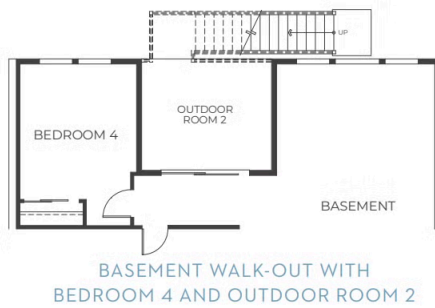

Plan 2

FESTIVAL AT RAINDANCE

PRICE
\$699,000

FEATURES

-  3 Bedrooms
-  2.5 Bathrooms
-  2,230 Sq. Ft.
-  2 Car Garage

Plan 2 at Festival at RainDance by Trumark Homes is a contemporary single-story home offering 2,230 Sq. Ft. of living space with three bedrooms and two and a half baths. The home features an inviting porch with secondary bedrooms and office just through the entrance hall. Beyond is the gourmet kitchen featuring a spacious walk-in pantry and a center preparation island. This island includes dual sinks and overlooks the dining and great rooms, complete with an optional gas fireplace. The kitchen includes 42" deluxe cabinetry, granite countertops with tile backsplash, stainless steel appliance package with 5-burner gas cooktop, convection oven, built-in microwave, and dishwasher.

The great room opens up to the covered outdoor room. The primary suite, located just off the great room offers a stunning, spa-like bathroom with a walk-in shower and optional freestanding tub. An expansive walk-in closet completes the primary suite.

ELEVATION C – MODERN MOUNTAIN

Plan 2

FESTIVAL AT RAINDANCE

FESTIVAL PLAN 2 FLOOR PLAN

FESTIVAL • 50' LOTS

2,230 – 3,504 Sq. Ft. • 3 – 5 Bedrooms • 2.5 – 4.5 Baths

RESIDENCE 2

Plan 2

FESTIVAL AT RAINDANCE

FESTIVAL PLAN 2 FLOOR PLAN

FESTIVAL • 50' LOTS
2,230 – 3,504 Sq. Ft. • 3 – 5 Bedrooms • 2.5 – 4.5 Baths

RESIDENCE 2