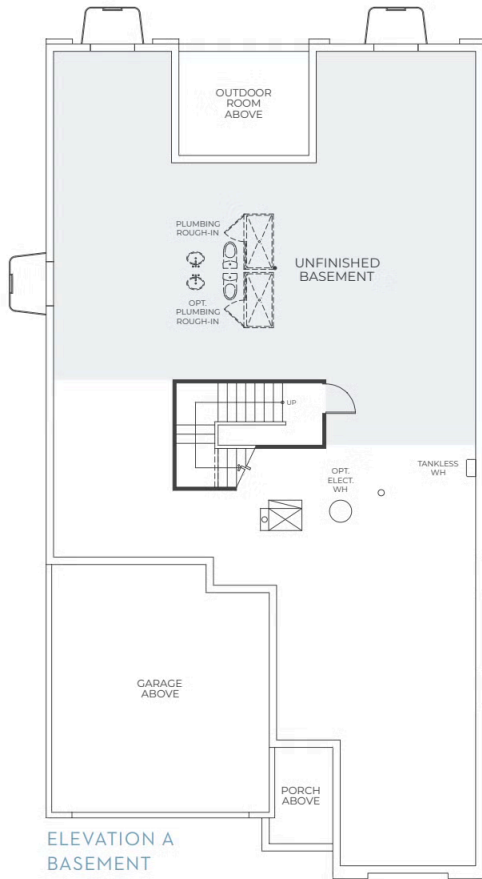

The great room opens up to the covered outdoor room. The primary suite, located just off the great room offers a stunning, spa-like bathroom with a walk-in shower and optional freestanding tub. An expansive walk-in closet completes the primary suite.

Plan 2

FESTIVAL AT RAINDANCE

FESTIVAL PLAN 2 FLOOR PLAN

FESTIVAL • 50' LOTS

2,230 – 3,504 Sq. Ft. • 3 – 5 Bedrooms • 2.5 – 4.5 Baths

RESIDENCE 2

ELEVATION A – MODERN FARMHOUSE

ELEVATION B – MODERN PRAIRIE

ELEVATION C – MODERN MOUNTAIN

Plan 2

FESTIVAL AT RAINDANCE

FESTIVAL PLAN 2 FLOOR PLAN

FESTIVAL • 50' LOTS

2,230 – 3,504 Sq. Ft. • 3 – 5 Bedrooms • 2.5 – 4.5 Baths

RESIDENCE 2

Plan 2

FESTIVAL AT RAINDANCE

FESTIVAL PLAN 2 FLOOR PLAN

FESTIVAL • 50' LOTS
2,230 – 3,504 Sq. Ft. • 3 – 5 Bedrooms • 2.5 – 4.5 Baths

RESIDENCE 2