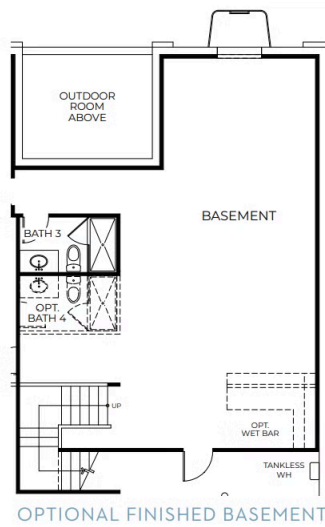

The great room opens up to the covered outdoor room. The primary suite, located just off the great room offers a stunning, spa-like bathroom with a walk-in shower and optional freestanding tub. An expansive walk-in closet completes the primary suite.

Plan 2

FESTIVAL AT RAINDANCE

FESTIVAL PLAN 2 FLOOR PLAN

FESTIVAL • 50' LOTS

2,230 – 3,504 Sq. Ft. • 3 – 5 Bedrooms • 2.5 – 4.5 Baths

RESIDENCE 2

ELEVATION A – MODERN FARMHOUSE

ELEVATION B – MODERN PRAIRIE

ELEVATION C – MODERN MOUNTAIN

Plan 2

FESTIVAL AT RAINDANCE

FESTIVAL PLAN 2 FLOOR PLAN

FESTIVAL • 50' LOTS

2,230 – 3,504 Sq. Ft. • 3 – 5 Bedrooms • 2.5 – 4.5 Baths

RESIDENCE 2

Plan 2

FESTIVAL AT RAINDANCE

FESTIVAL PLAN 2 FLOOR PLAN

FESTIVAL • 50' LOTS
2,230 – 3,504 Sq. Ft. • 3 – 5 Bedrooms • 2.5 – 4.5 Baths

RESIDENCE 2