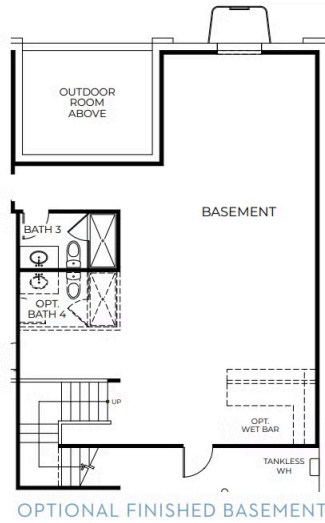

The great room opens up to the covered outdoor room. The primary suite, located just off the great room offers a stunning, spa-like bathroom with a walk-in shower and optional freestanding tub. An expansive walk-in closet completes the primary suite.

Plan 2

FESTIVAL AT RAINDANCE

FESTIVAL PLAN 2 FLOOR PLAN

FESTIVAL • 50' LOTS

2,230 – 3,504 Sq. Ft. • 3 – 5 Bedrooms • 2.5 – 4.5 Baths

RESIDENCE 2

ELEVATION A – MODERN FARMHOUSE

ELEVATION B – MODERN PRAIRIE

ELEVATION C – MODERN MOUNTAIN

Plan 2

FESTIVAL AT RAINDANCE

FESTIVAL PLAN 2 FLOOR PLAN

FESTIVAL • 50' LOTS
2,230 – 3,504 Sq. Ft. • 3 – 5 Bedrooms • 2.5 – 4.5 Baths

RESIDENCE 2

Plan 2

FESTIVAL AT RAINDANCE

FESTIVAL PLAN 2 FLOOR PLAN

FESTIVAL • 50' LOTS

2,230 - 3,504 Sq. Ft. • 3 - 5 Bedrooms • 2.5 - 4.5 Baths

RESIDENCE 2