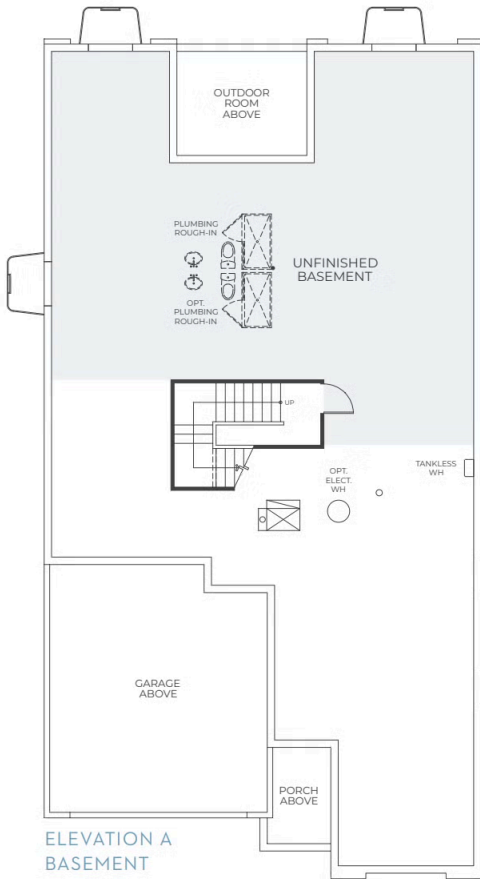

Plan 2

FESTIVAL AT RAINDANCE

FESTIVAL PLAN 2 FLOOR PLAN

FESTIVAL • 50' LOTS
2,230 – 3,504 Sq. Ft. • 3 – 5 Bedrooms • 2.5 – 4.5 Baths

RESIDENCE 2