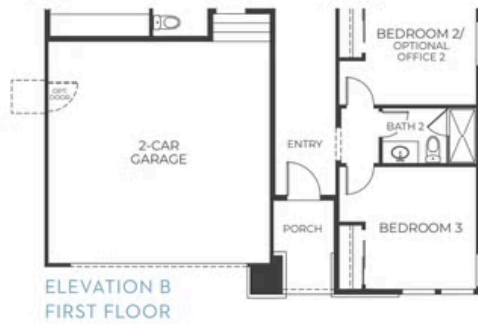

### FEATURES

-  3 - 5 Bedrooms
-  2.5 - 3.5 Bathrooms
-  2,046 Sq. Ft.
-  2 Car Garage

Plan 1 at Festival at RainDance by Trumark Homes is a flexible single-story home offering 2,046 SQ. FT. of living space with three bedrooms and two and a half baths. The home features an inviting porch with secondary bedrooms and an ensuite bathroom off the front of the home. One of these bedrooms can be replaced with a second office/flex room space. Past the entrance hall is the gourmet kitchen, featuring a spacious walk-in pantry and a center preparation island. The island overlooks the dining and great rooms, complete with an optional gas fireplace. The kitchen includes 42" deluxe cabinetry, granite countertops with tile backsplash, stainless steel appliance package with 5-burner gas cooktop, convection oven, built-in microwave, and dishwasher.

The great room opens up to the covered outdoor room. The primary suite, located just off the great room offers a contemporary, spa-like bathroom with dual sinks, walk-in shower, and optional freestanding tub. An expansive walk-in closet completes the primary suite.

The optional finished basement comes with an additional secondary bedroom. Additional basement options are also available including an optional wet bar for easy entertaining, and a walk out staircase leading to the covered outdoor room above. The home comes with LVP flooring throughout the entry and kitchen, luxurious carpet in bedrooms, deluxe primary shower tile with mosaic tile shower pan, spacious 10-foot ceilings on the main floor and 9' on the upper floor and basement, insulated steel garage door, tankless water heater and AC, and much more!

## FESTIVAL PLAN 1 FLOOR PLAN

FESTIVAL • 50' LOTS  
2,046 – 3,358 Sq. Ft. • 3 – 5 Bedrooms • 2.5 – 3.5 Baths

RESIDENCE 1

ELEVATION A – MODERN FARMHOUSE

ELEVATION B – MODERN PRAIRIE

ELEVATION C – MODERN MOUNTAIN