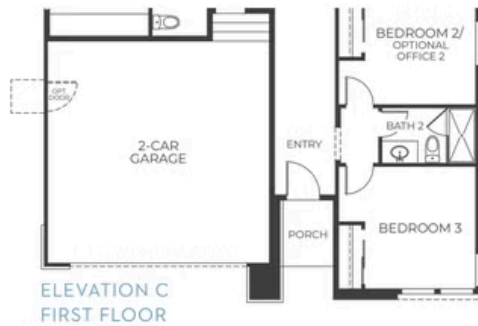

### FEATURES

-  3 - 5 Bedrooms
-  2.5 - 3.5 Bathrooms
-  2,046 Sq. Ft.
-  2 Car Garage

Plan 1 at Festival at RainDance by Trumark Homes is a flexible single-story home offering 2,046 SQ. FT. of living space with three bedrooms and two and a half baths. The home features an inviting porch with secondary bedrooms and an ensuite bathroom off the front of the home. One of these bedrooms can be replaced with a second office/flex room space. Past the entrance hall is the gourmet kitchen, featuring a spacious walk-in pantry and a center preparation island. The island overlooks the dining and great rooms, complete with an optional gas fireplace. The kitchen includes 42" deluxe cabinetry, granite countertops with tile backsplash, stainless steel appliance package with 5-burner gas cooktop, convection oven, built-in microwave, and dishwasher.

The great room opens up to the covered outdoor room. The primary suite, located just off the great room offers a contemporary, spa-like bathroom with dual sinks, walk-in shower, and optional freestanding tub. An expansive walk-in closet completes the primary suite.

The optional finished basement comes with an additional secondary bedroom. Additional basement options are also available including an optional wet bar for easy entertaining, and a walk out staircase leading to the covered outdoor room above. The home comes with LVP flooring throughout the entry and kitchen, luxurious carpet in bedrooms, deluxe primary shower tile with mosaic tile shower pan, spacious 10-foot ceilings on the main floor and 9' on the upper floor and basement, insulated steel garage door, tankless water heater and AC, and much more!

## FESTIVAL PLAN 1 FLOOR PLAN

FESTIVAL • 50' LOTS  
2,046 – 3,358 Sq. Ft. • 3 – 5 Bedrooms • 2.5 – 3.5 Baths

RESIDENCE 1

ELEVATION A – MODERN FARMHOUSE

ELEVATION B – MODERN PRAIRIE

ELEVATION C – MODERN MOUNTAIN