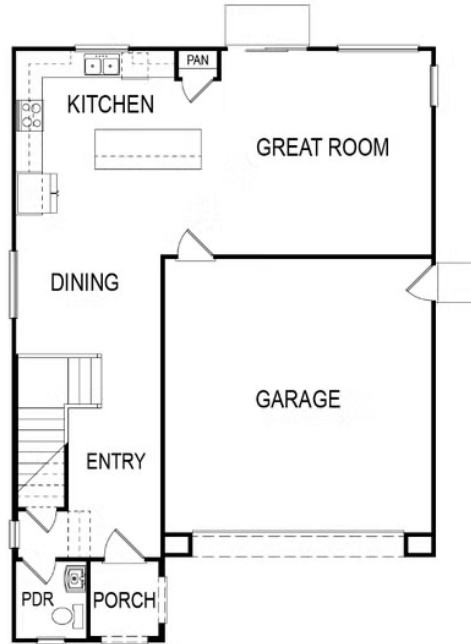

367 Talus Way S

MADERA, CA 93636

PRICE
\$445,071

PLAN
Lydian

LOCATION
Ariette at Riverstone

FEATURES

-  3 Bedrooms
-  2.5 Bathrooms
-  1,955 Sq. Ft.
-  2 Car Garage

REPRESENTATIVE PHOTOS ADDED. Homesite 7123 is a Lydian plan at Ariette at Riverstone, an elegant two-story, crafted with quality and designed with care. The kitchen features a large center-island, breakfast bar and pantry, that flows effortlessly into the Great Room and dining area. The kitchen details include Ash colored cabinets, Chrome finishes, and quartz counter tops. Upstairs are two additional bedrooms, laundry room and a cozy loft. Also upstairs is the luxurious Owner's Suite with dual sink vanities, large shower, linen closet and two walk-in-closets.

367 Talus Way S

MADERA, CA 93636

GET IN TOUCH
(559) 235-1269

First Floor / Second Floor

367 Talus Way S

MADERA, CA 93636

GET IN TOUCH
(559) 235-1269

First Floor / Second Floor