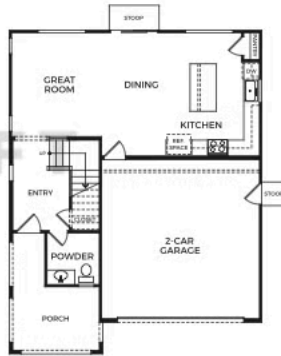

Canto

ARIETTE AT RIVERSTONE

Ariette
COPPER RIVER

TRUMARKHOMES

CANTO

1,713 Sq. Ft.

3 Bedrooms w/ Loft

2.5 Baths

2 Car Garage

DRAFT

FIRST FLOOR